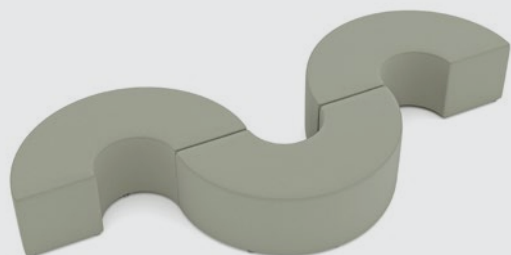

IDEA STARTERS

PRODUCTS: F013