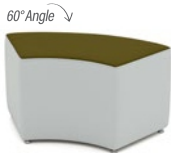

**AMOEBIA BENCH**  
F006

**BUMP BENCH**  
F008

**BENCH 48**  
F009

**WEDGE BENCH**  
F010

**¼ ROUND BENCH**  
F011

**½ ROUND BENCH**  
F013

**ARC BENCH 60**  
F015

**BOWTIE BENCH**  
F077

**ROLLING HILLS**  
F127

TEXTILES PICTURED:  
LINETTE

Fit multiple Rolling Hills together

TEXTILES PICTURED:  
FAUX FELT

See the Fōmcore craftsmanship up close. Our standard practice is to match the thread to the seat color of the furniture, however you can choose a different thread at no extra charge.

**BUMP BENCH (F008)**

FOOT OPTIONS

INTEGRATED POWER OPTIONS

Product No.	Dimen./Weight (L x W x H)	FOOT OPTIONS												INTEGRATED POWER OPTIONS										TFL	Emb.
		Zip Z	Standard		3" Premium		6" Premium		Standard		3" Premium		6" Premium												
		G1	L1	R3	C3	S16	S29	C6	T6	R6	M6	G1	L1	R3	C3	S16	S29	C6	T6	R6	M6				
F008-96x18x14	96" x 18" x 14" 45 lbs.	-	✓	✓	✓	-	✓	-	✓	✓	✓	-	-	-	-	-	-	-	-	-	-	-	-	✓	
F008-96x18x16	96" x 18" x 16" 48 lbs.	-	✓	✓	✓	-	✓	-	✓	✓	✓	-	-	-	-	-	-	-	-	-	-	-	-	✓	
F008-96x18x18	96" x 18" x 18" 50 lbs.	-	✓	✓	✓	-	✓	-	✓	✓	✓	-	-	-	-	-	-	-	-	-	-	-	-	✓	
F008-96x18x20	96" x 18" x 20" 53 lbs.	-	✓	✓	✓	-	✓	-	✓	✓	✓	-	-	-	-	-	-	-	-	-	-	-	-	✓	